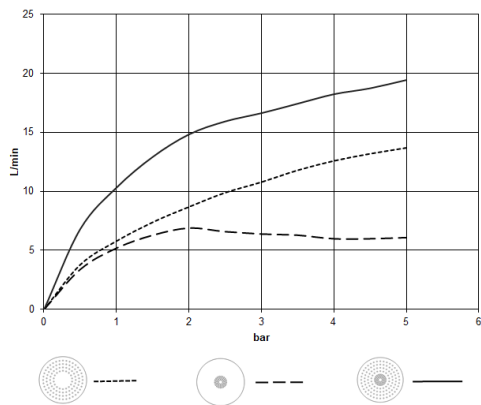

28 031 970

Fits: TARA, LISSÉ, VAIA, META

- rain shower Ø 300 mm
- PURE RAIN, max. flow rate 12 l/min (at 3 bar)
- PURIFY RAIN, max. flow rate 6 l/min (at 3 bar)
- Distance to ceiling from bottom edge of shower 40 mm
- with anti-scale system
- For simultaneous control of the jet types, we recommend the xTool thermostat module

Required miscellaneous

**Concealed ceiling installation box 35 041 970 90
with ceiling fixing -**

- min. recess depth 90 mm
- max. recess depth 115 mm
- 2x female thread 1/2" outlet
- concealed rough parts

28 031 970

mm [inches]

Flow rate chart

Certificates

LGA_38400.

28 031 970

Spare parts list

| No. | Item Number | Name | Quantity used | Delivery time |
|-----|--------------------|------------|---------------|---------------|
| 1 | 90 17 20 263 00 90 | fixing set | 1 | 2 |
| 2 | 90 24 03 309 01 90 | connection | 1 | 2 |
| 3 | 90 24 03 309 00 90 | connection | 1 | 2 |