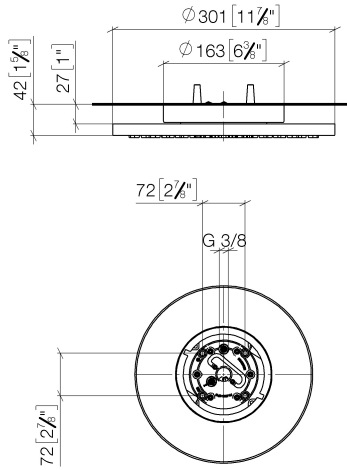

28 031 970

Fits: TARA, LISSÉ, VAIA, META

- rain shower Ø 300 mm
- PURE RAIN, max. flow rate 12 l/min (at 3 bar)
- PURIFY RAIN, max. flow rate 6 l/min (at 3 bar)
- Distance to ceiling from bottom edge of shower 40 mm
- with anti-scale system
- For simultaneous control of the jet types, we recommend the xTool thermostat module

Required miscellaneous

**Concealed ceiling installation box 35 041 970 90
with ceiling fixing -**

- min. recess depth 90 mm
- max. recess depth 115 mm
- 2x female thread 1/2" outlet
- concealed rough parts

28 031 970

mm [inches]

Flow rate chart

Certificates

LGA_38400.

28 031 970

Spare parts list

| No. | Item Number | Name | Quantity used | Delivery time |
|-----|--------------------|------------|---------------|---------------|
| 1 | 90 17 20 263 00 90 | fixing set | 1 | 2 |
| 2 | 90 24 03 309 01 90 | connection | 1 | 2 |
| 3 | 90 24 03 309 00 90 | connection | 1 | 2 |