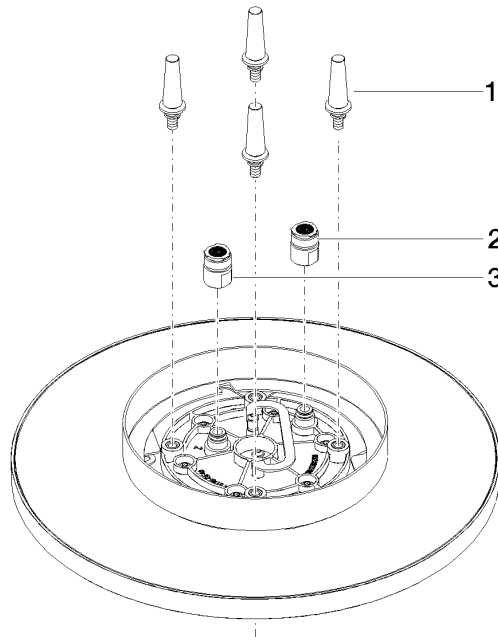

28 031 970

Fits: TARA, LISSÉ, VAIA, META

- rain shower Ø 300 mm
- PURE RAIN, max. flow rate 12 l/min (at 3 bar)
- PURIFY RAIN, max. flow rate 6 l/min (at 3 bar)
- Distance to ceiling from bottom edge of shower 40 mm
- with anti-scale system
- For simultaneous control of the jet types, we recommend the xTool thermostat module

Required miscellaneous

**Concealed ceiling installation box 35 041 970 90
with ceiling fixing -**

- min. recess depth 90 mm
- max. recess depth 115 mm
- 2x female thread 1/2" outlet
- concealed rough parts

28 031 970

mm [inches]

Flow rate chart

Certificates

LGA_38400.

28 031 970

Spare parts list

| No. | Item Number | Name | Quantity used | Delivery time |
|-----|--------------------|------------|---------------|---------------|
| 1 | 90 17 20 263 00 90 | fixing set | 1 | 2 |
| 2 | 90 24 03 309 01 90 | connection | 1 | 2 |
| 3 | 90 24 03 309 00 90 | connection | 1 | 2 |